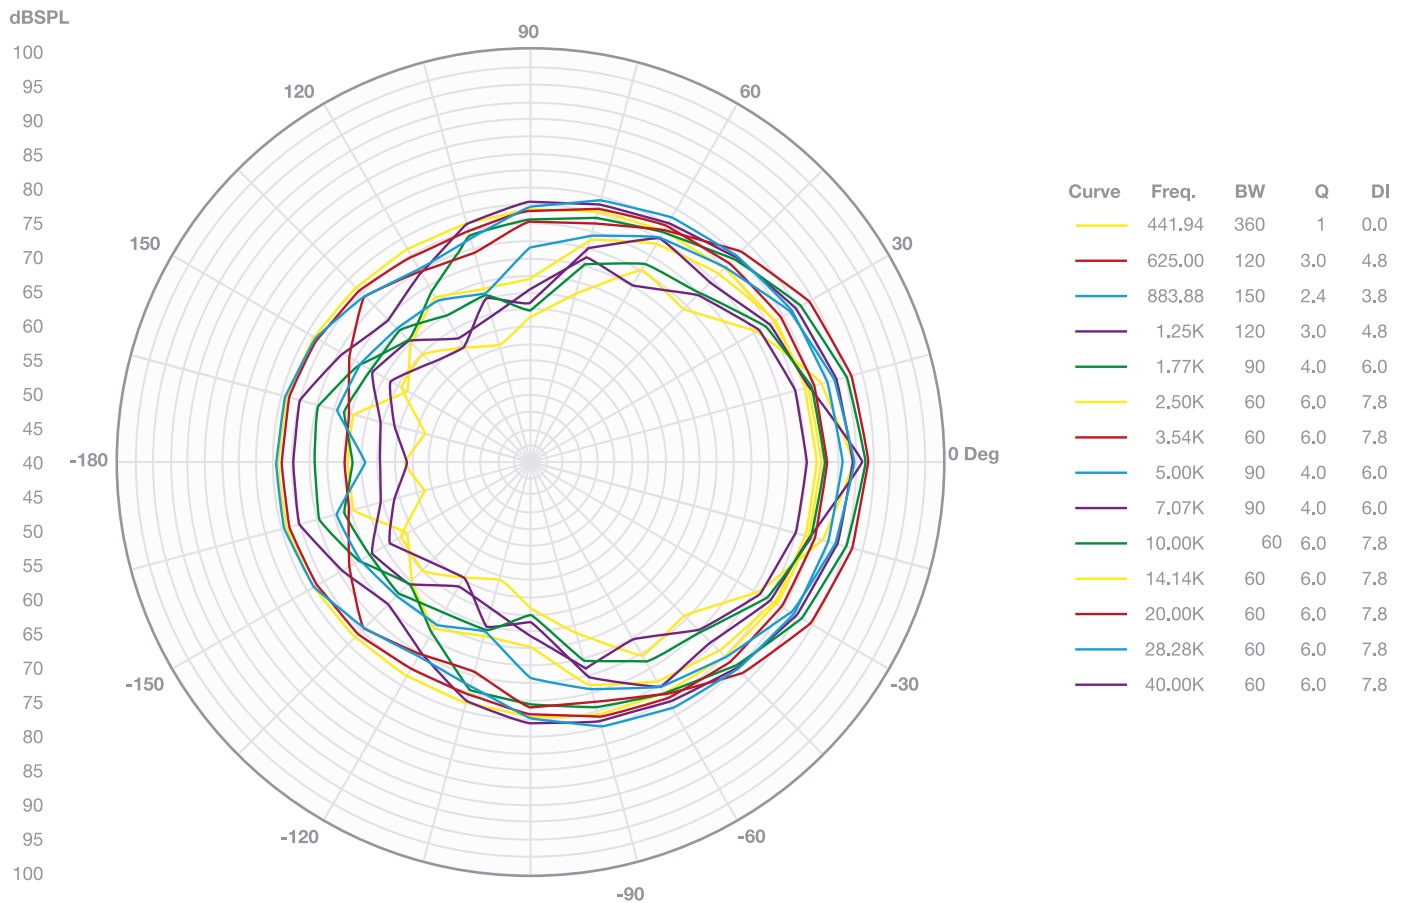

●  Impedance vs Frequency

●  SPL vs Frequency

+ Info
<https://fonestar.com/SONORA-5B>

SPL vs Angle

+ Info
<https://fonestar.com/SONORA-5B>